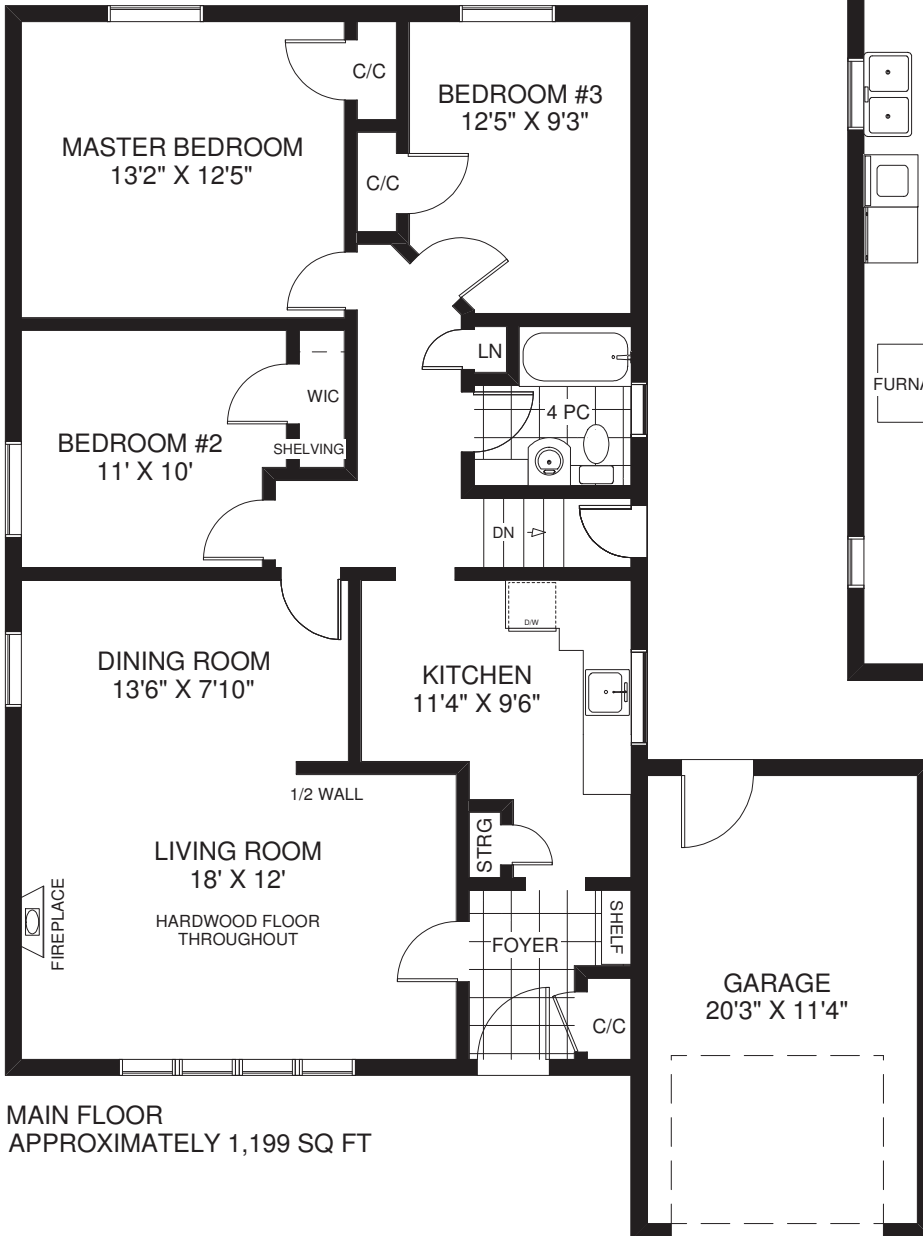

63 MONKTON AVENUE

TASI, NORM & ADRIENNE FARQUHAR
Sales Representatives
RE/MAX Professionals Inc.
(416) 236-1241

LOWER FLOOR
APPROXIMATELY 1,199 SQ FT

FLOOR PLANS BY KIM DORNEY
647-989-6526

Note: Calculations & Measurements are approximate.
Provided as a guideline only.