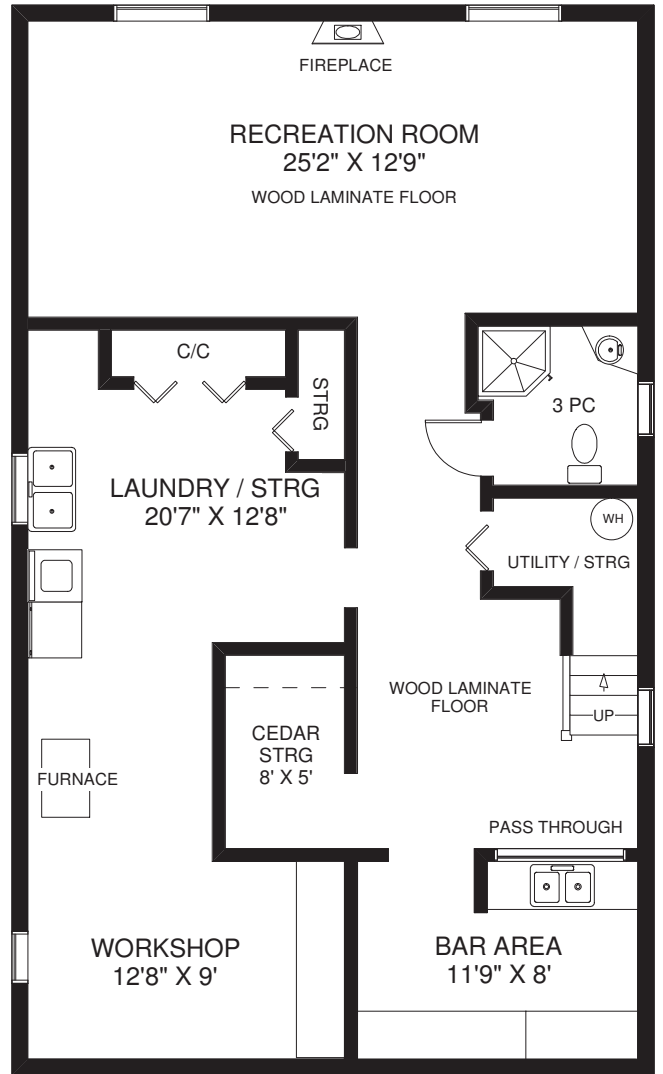

63 MONKTON AVENUE

TASI, NORM & ADRIENNE FARQUHAR
Sales Representatives
RE/MAX Professionals Inc.
(416) 236-1241

LOWER FLOOR
APPROXIMATELY 1,199 SQ FT

FLOOR PLANS BY KIM DORNEY
647-989-6526

Note: Calculations & Measurements are approximate.
Provided as a guideline only.