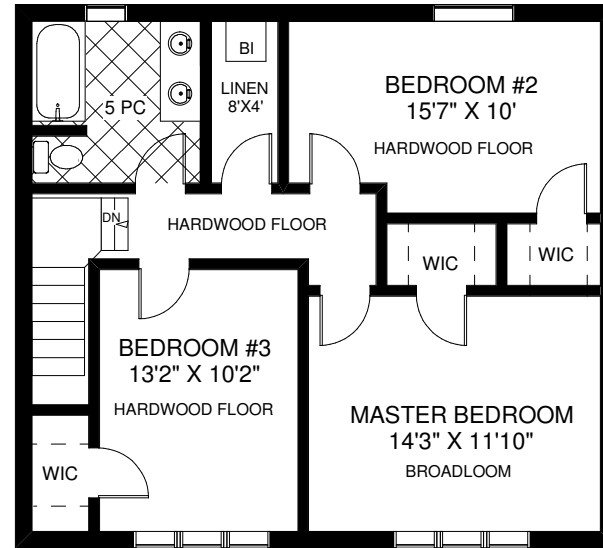

68 WIMBLETON ROAD

TASI, NORM & ADRIENNE FARQUHAR
 Sales Representatives
 RE/MAX Professionals
 416-236-1241

FLOOR PLANS BY KIM DORNEY
 647-989-6526

Note: Measurements & Calculations are approximate. Provided as a guideline only.