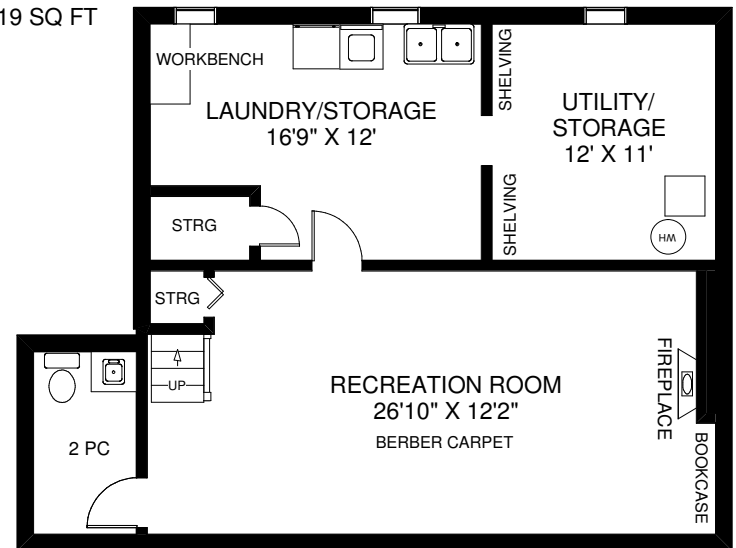

68 WIMBLETON ROAD

TASI, NORM & ADRIENNE FARQUHAR
 Sales Representatives
 RE/MAX Professionals
 416-236-1241

FLOOR PLANS BY KIM DORNEY
 647-989-6526

Note: Measurements & Calculations are approximate. Provided as a guideline only.