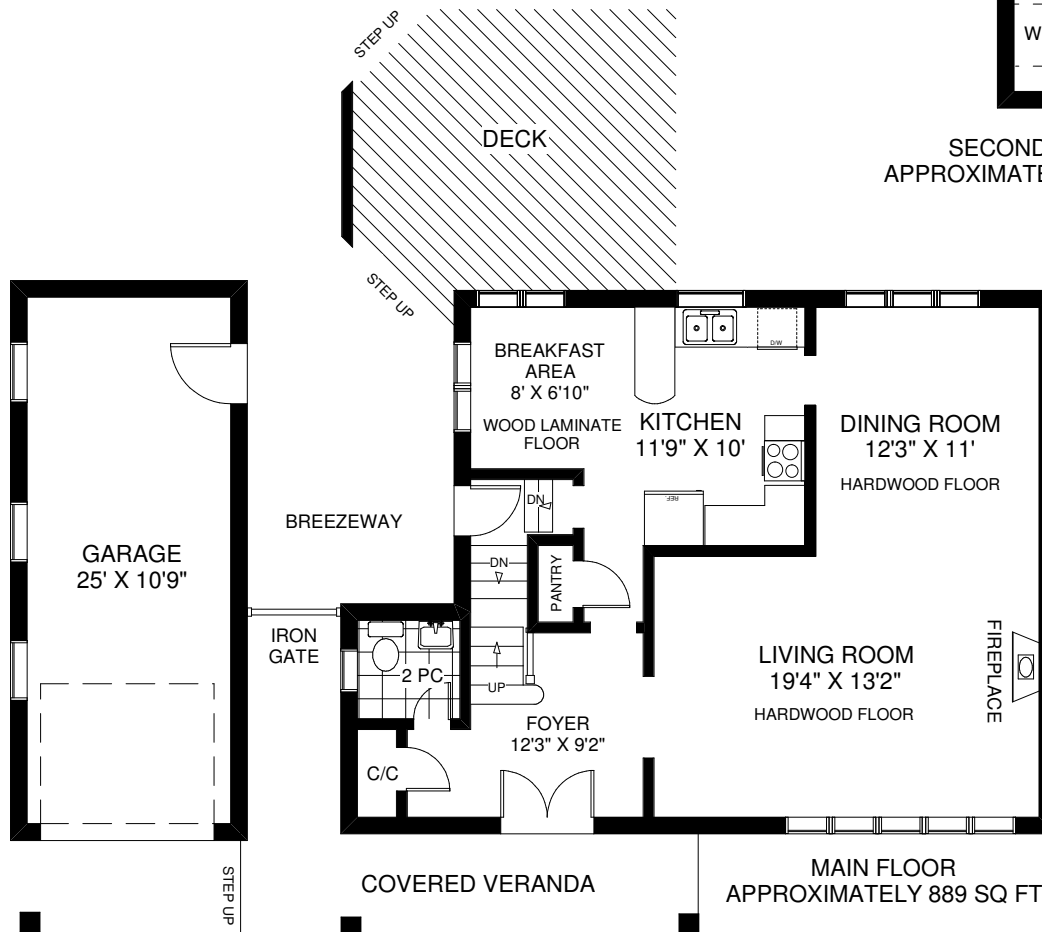

68 WIMBLETON ROAD

TASI, NORM & ADRIENNE FARQUHAR
 Sales Representatives
 RE/MAX Professionals
 416-236-1241

FLOOR PLANS BY KIM DORNEY
 647-989-6526

Note: Measurements & Calculations are approximate. Provided as a guideline only.